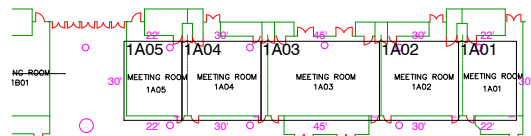

FHC	Firehose Cabinet	
○	Building Column	
⊞	Building Airwall Column	
□	Electric & Phone	
• Water Waste & Compressed Air		

1A01	-	30'	x	22'
1A02	-	30'	x	30'
1A03	-	30'	x	45'
1A04	-	30'	x	30'
1A05	-	30'	x	22'
CEILING HEIGHT = 10'				