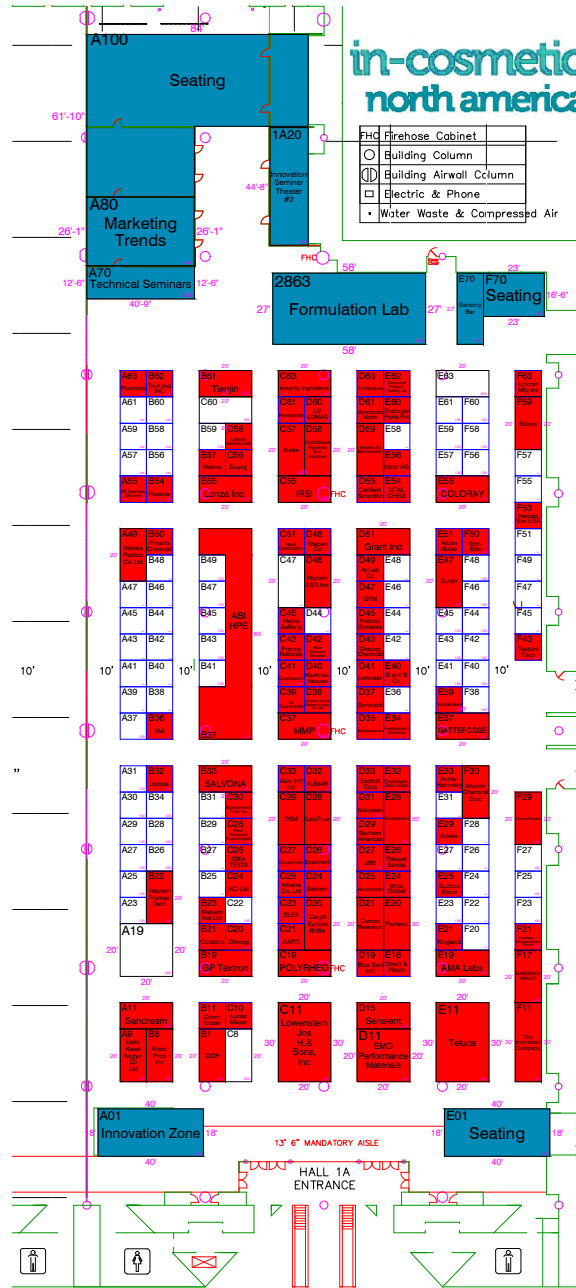

FHC	Firehose Cabinet	
○	Building Column	
⊞	Building Airwall Column	
□	Electric & Phone	
• Water Waste & Compressed Air		

1A01	-	30'	x	22'
1A02	-	30'	x	30'
1A03	-	30'	x	45'
1A04	-	30'	x	30'
1A05	-	30'	x	22'
CEILING HEIGHT = 10'				